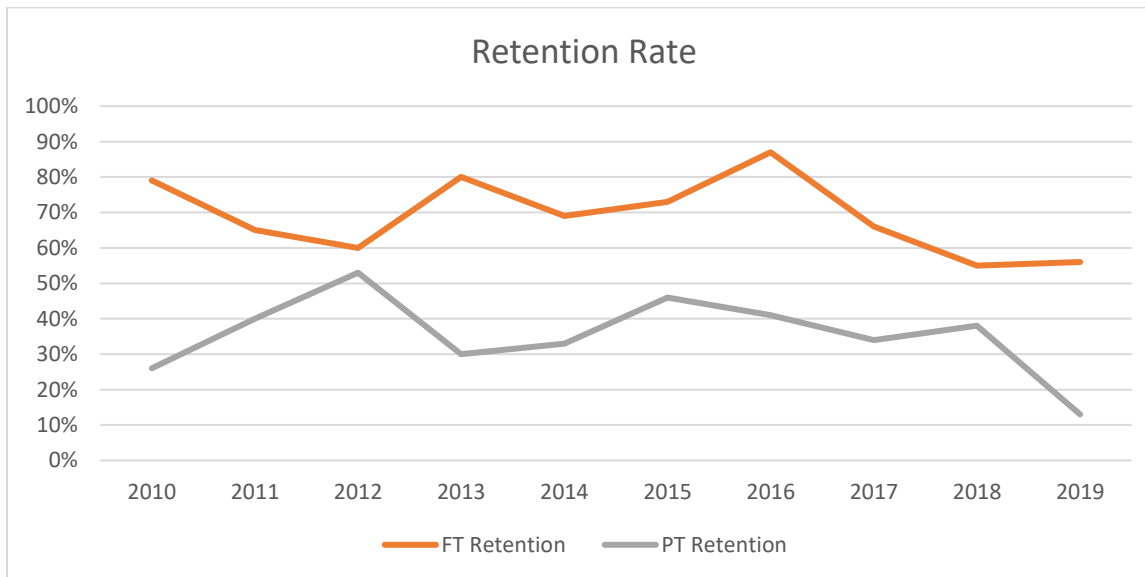

9/16/20

Transfer Out Rate is the percentage of students who did not graduate but transferred to another institution within 3 years of their first attendance at Western.

Retention Rate is the percentage of first-time students who are enroll in the next fall term (FA to FA). FT is 12 or > credits, PT <12.

Graduation Rate is the percentage of students who earn a degree within 3 years of their first-time enrollment.

All Data is via IPEDS

Annual FTE's is total number of FTE's in each academic year (SU, FA, SP) FTE=total credits enrolled on census date/12