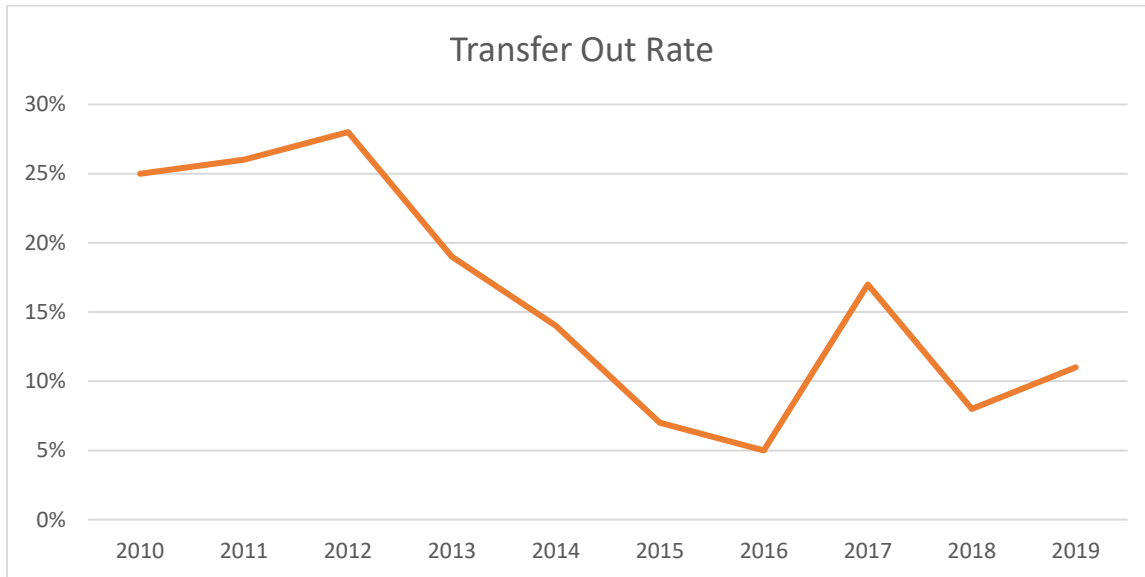

9/16/20

Transfer Out Rate is the percentage of students who did not graduate but transferred to another institution within 3 years of their first attendance at Western.

Retention Rate is the percentage of first-time students who are enroll in the next fall term (FA to FA). FT is 12 or > credits, PT <12.

Graduation Rate is the percentage of students who earn a degree within 3 years of their first-time enrollment.

All Data is via IPEDS

Annual FTE's is total number of FTE's in each academic year (SU, FA, SP) FTE=total credits enrolled on census date/12