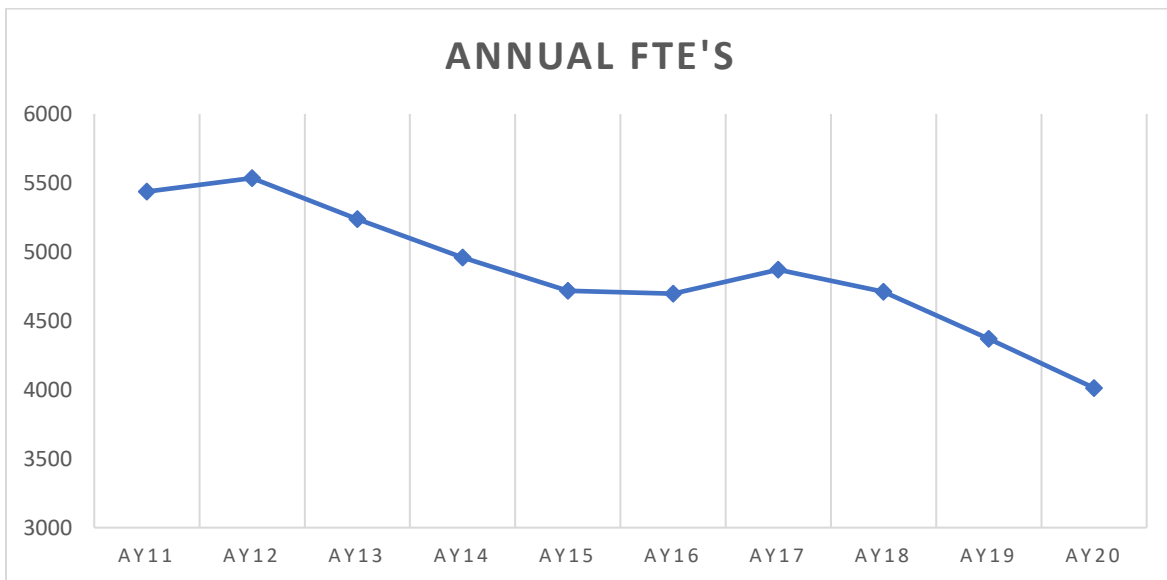

9/16/20

Transfer Out Rate is the percentage of students who did not graduate but transferred to another institution within 3 years of their first attendance at Western.

Retention Rate is the percentage of first-time students who are enroll in the next fall term (FA to FA). FT is 12 or > credits, PT <12.

Graduation Rate is the percentage of students who earn a degree within 3 years of their first-time enrollment.

All Data is via IPEDS

Annual FTE's is total number of FTE's in each academic year (SU, FA, SP) FTE=total credits enrolled on census date/12