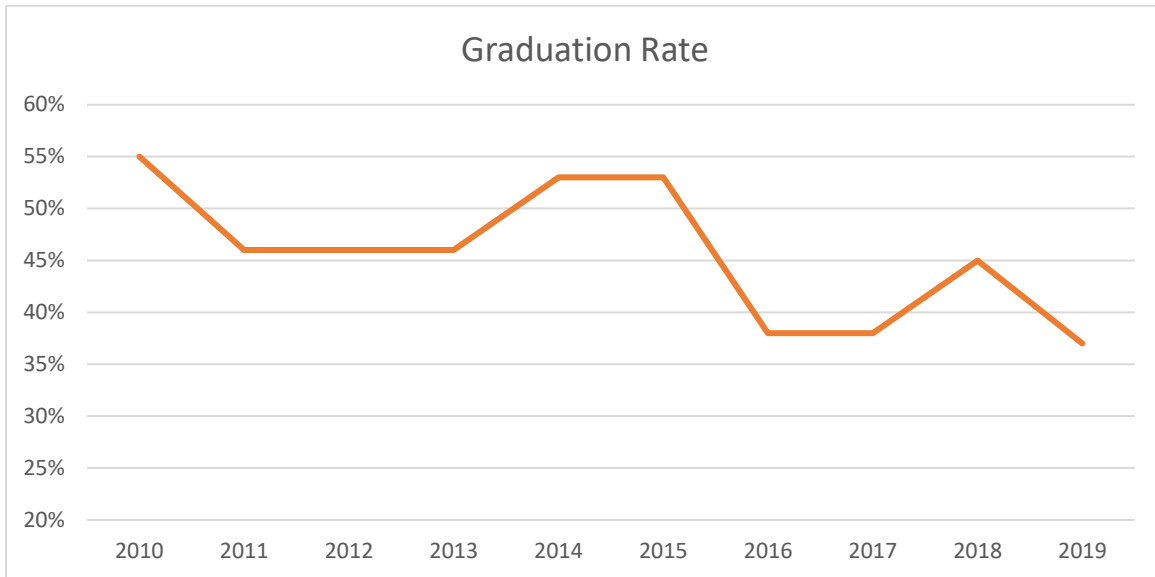

9/16/20

Transfer Out Rate is the percentage of students who did not graduate but transferred to another institution within 3 years of their first attendance at Western.

Retention Rate is the percentage of first-time students who are enroll in the next fall term (FA to FA). FT is 12 or > credits, PT <12.

Graduation Rate is the percentage of students who earn a degree within 3 years of their first-time enrollment.

All Data is via IPEDS

Annual FTE's is total number of FTE's in each academic year (SU, FA, SP) FTE=total credits enrolled on census date/12